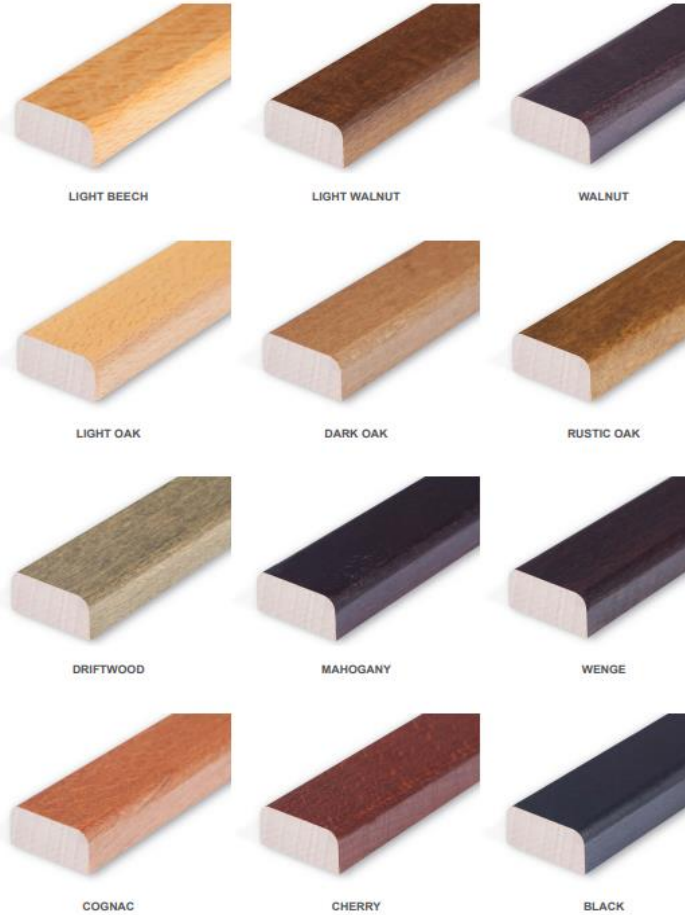

# Calm Side Chair

## Specifications

SKU	600-956
Height (mm)	840
Width (mm)	530
Depth (mm)	570
Seat Height (mm)	500
QTY Per Pallet	8
Weight	10Kg
MOQ	6
Material	Beechwood

## VENETO FAUX LEATHERS

AVAILABLE  
**RAW**

  
FINISHED  
TO ORDER

**Veneto**  
FAUX  
LEATHER